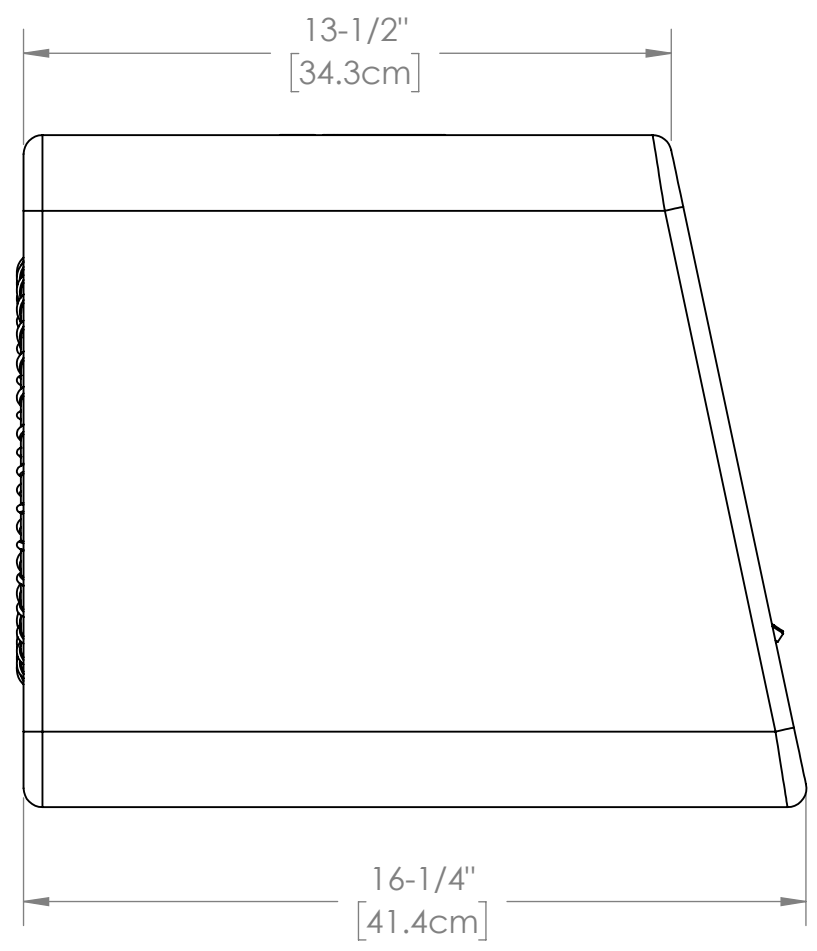

8 7 6 5 4 3 2 1

D  
C  
B  
A

D  
C  
B  
A

**CUSTOMER SERVICE DIMENSIONS**

	NAME	DATE
DRAWN	DSB	2/9/2022
CHECKED	CLB	2/9/2022

TITLE: **50DCWC102  
GIFTBOX LINE ART**

**PROPRIETARY AND CONFIDENTIAL**  
THE INFORMATION CONTAINED IN THIS DRAWING IS THE SOLE PROPERTY OF STILLWATER DESIGNS. ANY REPRODUCTION IN PART OR AS A WHOLE WITHOUT THE WRITTEN PERMISSION OF STILLWATER DESIGNS IS PROHIBITED.

SIZE	DWG. NO.	REV
<b>B</b>	<b>50CWC-CSD</b>	<b>0</b>

DO NOT SCALE DRAWING    SCALE: 1:4    WEIGHT:    SHEET 2 OF 4

8 7 6 5 4 3 2 1