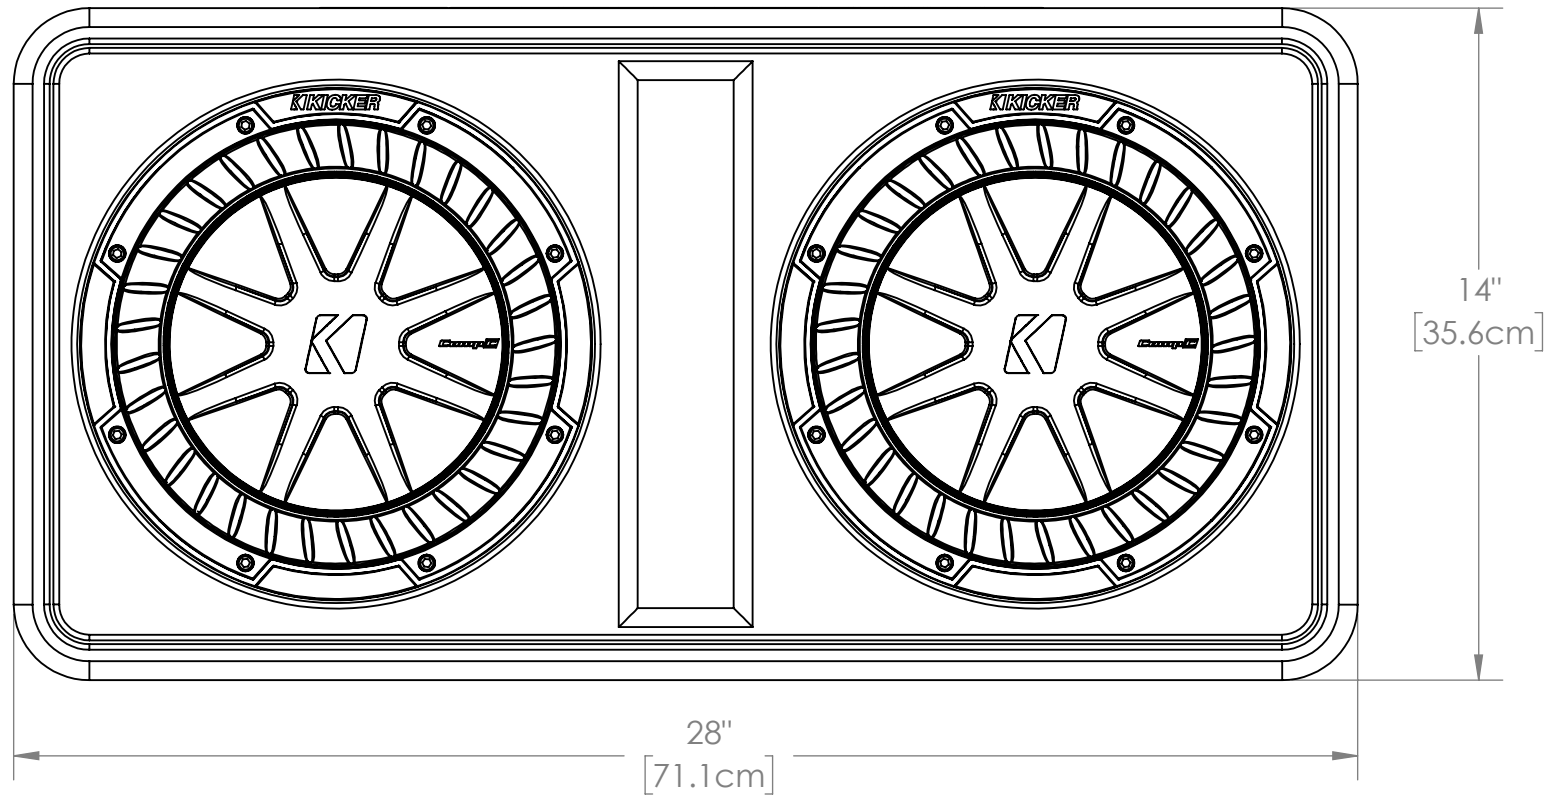

8 7 6 5 4 3 2 1

D  
C  
B  
A

D  
C  
B  
A

**CUSTOMER SERVICE DIMENSIONS**

	NAME	DATE
DRAWN	DSB	2/9/2022
CHECKED	CLB	2/9/2022

TITLE: **50DCWC102  
GIFTBOX LINE ART**

**PROPRIETARY AND CONFIDENTIAL**  
THE INFORMATION CONTAINED IN THIS DRAWING IS THE SOLE PROPERTY OF STILLWATER DESIGNS. ANY REPRODUCTION IN PART OR AS A WHOLE WITHOUT THE WRITTEN PERMISSION OF STILLWATER DESIGNS IS PROHIBITED.

SIZE	DWG. NO.	REV
<b>B</b>	<b>50CWC-CSD</b>	<b>0</b>

DO NOT SCALE DRAWING    SCALE: 1:4    WEIGHT:    SHEET 2 OF 4

8 7 6 5 4 3 2 1