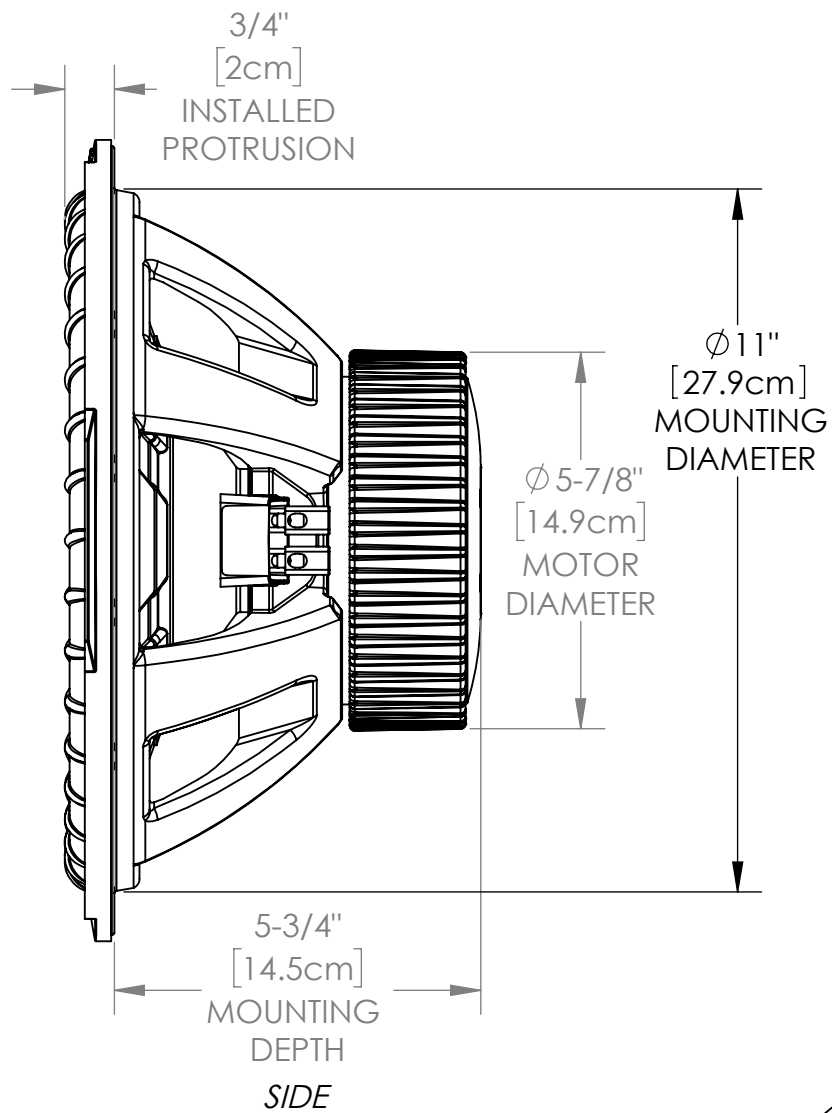

CARTON ART VIEWS/PUBLISHED DIMENSIONS SHEET

MOUNTING DEPTH DIMENSION ROUNDED UP TO NEAREST 1/16th"
measured inches convert to mm equivalent add 1.6mm=1/16th then software rounds to nearest 1/16th

Item Number	Impedance
48CWR122	2OHM DVC
48CWR124	4OHM DVC

CUSTOMER SERVICE DIMENSIONS

KICKER
 stillwaterdesigns

DESCRIPTION:
 12" CompR Subwoofer

SIZE	DWG. NO.	REV	SHEET
B	48CWR12-CSD	B	2/2