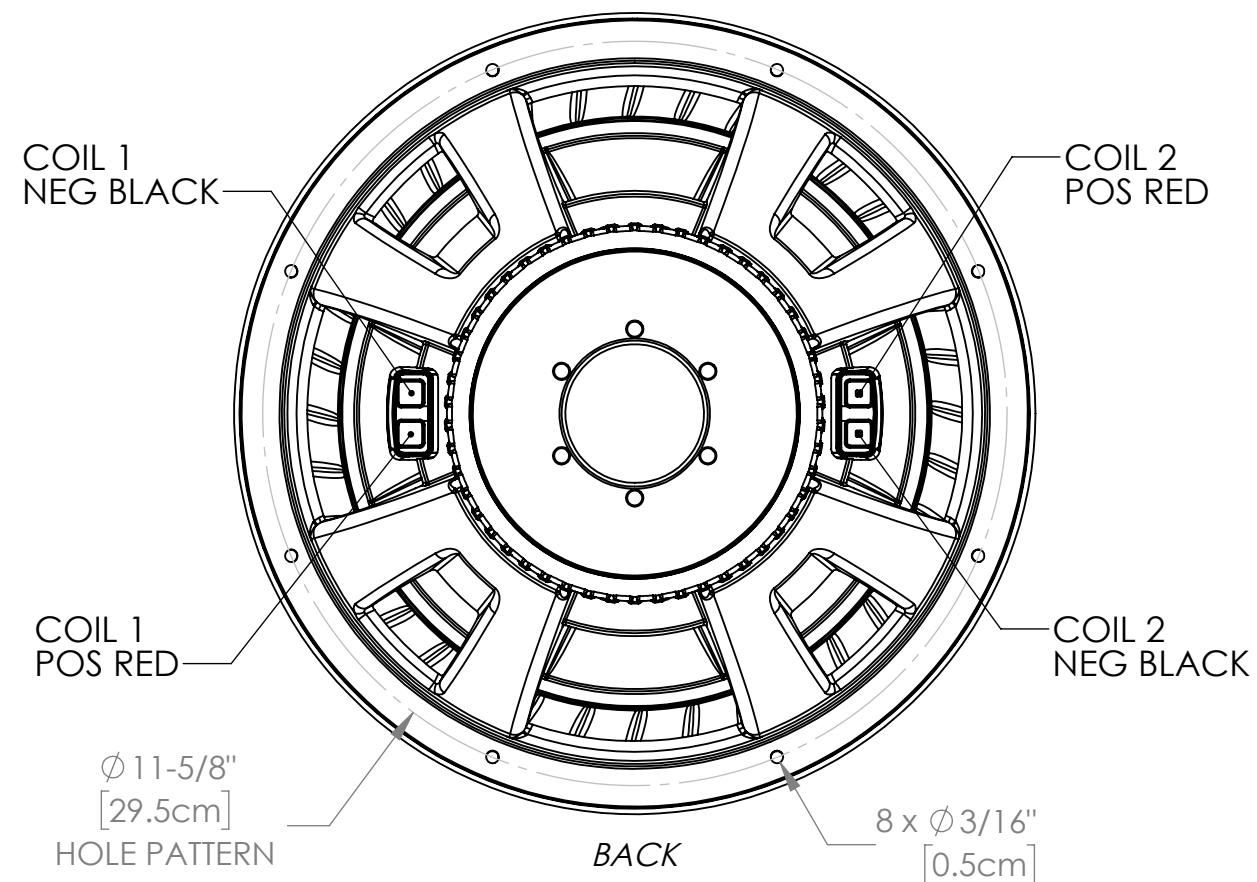

CARTON ART VIEWS/PUBLISHED DIMENSIONS SHEET

MOUNTING DEPTH DIMENSION ROUNDED UP TO NEAREST 1/16th"
measured inches convert to mm equivalent add 1.6mm=1/16th then software rounds to nearest 1/16th

Item Number	Impedance
48CWR122	2OHM DVC
48CWR124	4OHM DVC

CUSTOMER SERVICE DIMENSIONS

KICKER
 stillwaterdesigns

DESCRIPTION:
 12" CompR Subwoofer

SIZE	DWG. NO.	REV	SHEET
B	48CWR12-CSD	B	2/2