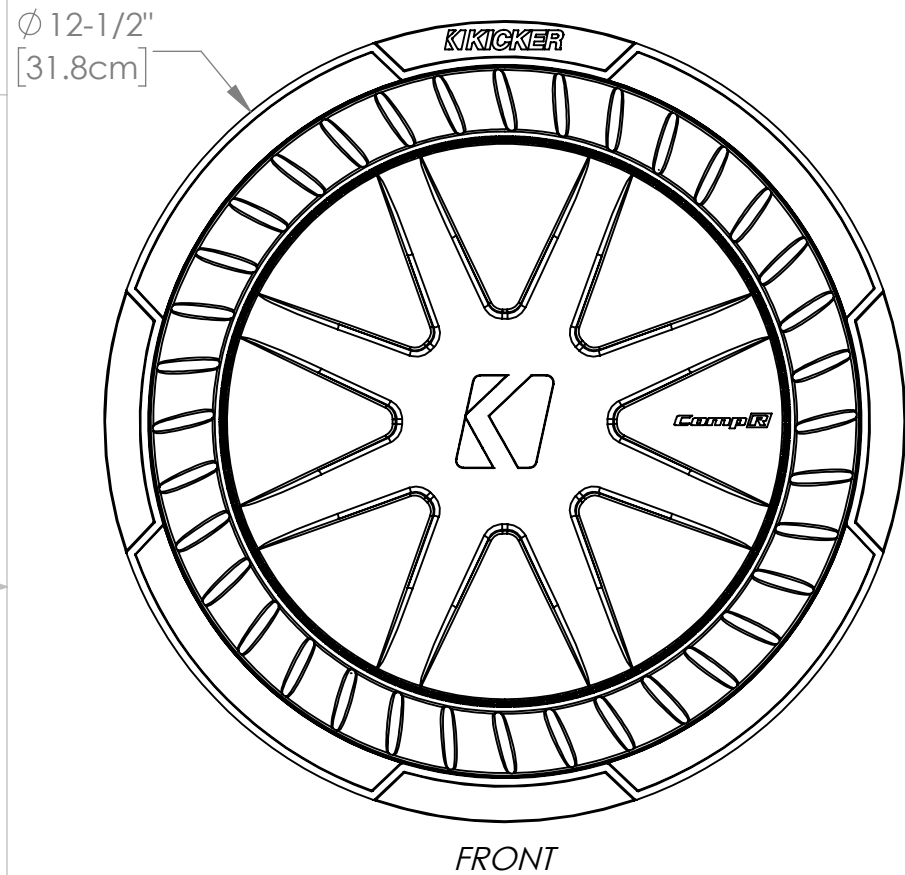

CARTON ART VIEWS/PUBLISHED DIMENSIONS SHEET

MOUNTING DEPTH DIMENSION ROUNDED UP TO NEAREST 1/16th"
measured inches convert to mm equivalent add 1.6mm=1/16th then software rounds to nearest 1/16th

Item Number	Impedance
48CWR122	2OHM DVC
48CWR124	4OHM DVC

CUSTOMER SERVICE DIMENSIONS

KICKER
 stillwaterdesigns

DESCRIPTION:
 12" CompR Subwoofer

SIZE	DWG. NO.	REV	SHEET
B	48CWR12-CSD	B	2/2