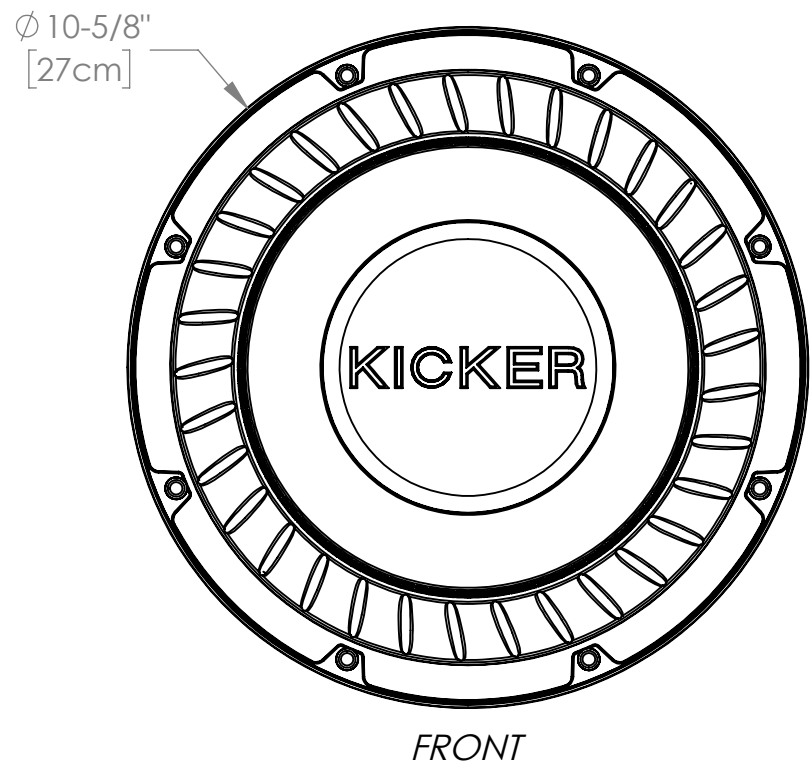

# CARTON ART VIEWS/PUBLISHED DIMENSIONS SHEET

*MOUNTING DEPTH DIMENSION ROUNDED UP TO NEAREST 1/16th"*  
*measured inches convert to mm equivalent add 1.6mm=1/16th then software rounds to nearest 1/16th*

Item Number	Impedance
50GOLD104	4OHM DVC

## CUSTOMER SERVICE DIMENSIONS

DESCRIPTION:  
10" GOLD Subwoofer

SIZE	DWG. NO.	REV	SHEET
B	50GOLD10-CSD	B	4/4