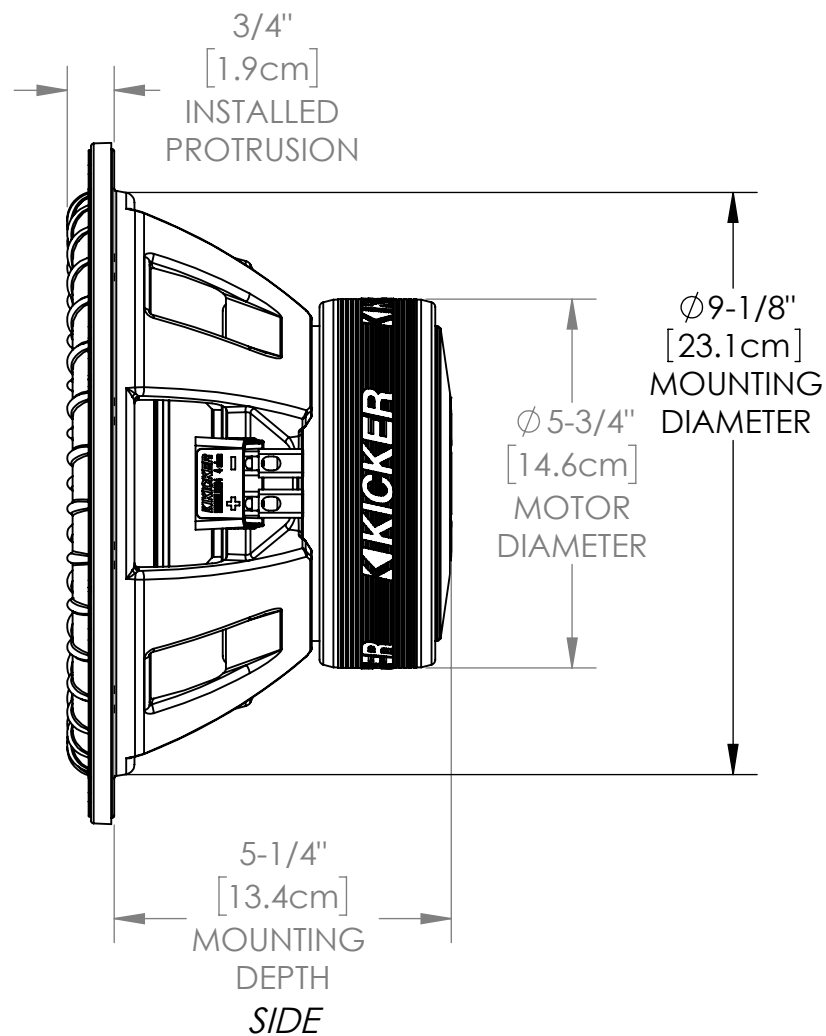

# CARTON ART VIEWS/PUBLISHED DIMENSIONS SHEET

*MOUNTING DEPTH DIMENSION ROUNDED UP TO NEAREST 1/16th"*  
*measured inches convert to mm equivalent add 1.6mm=1/16th then software rounds to nearest 1/16th*

Item Number	Impedance
50GOLD104	4OHM DVC

## CUSTOMER SERVICE DIMENSIONS

DESCRIPTION:  
10" GOLD Subwoofer

SIZE	DWG. NO.	REV	SHEET
B	50GOLD10-CSD	B	4/4