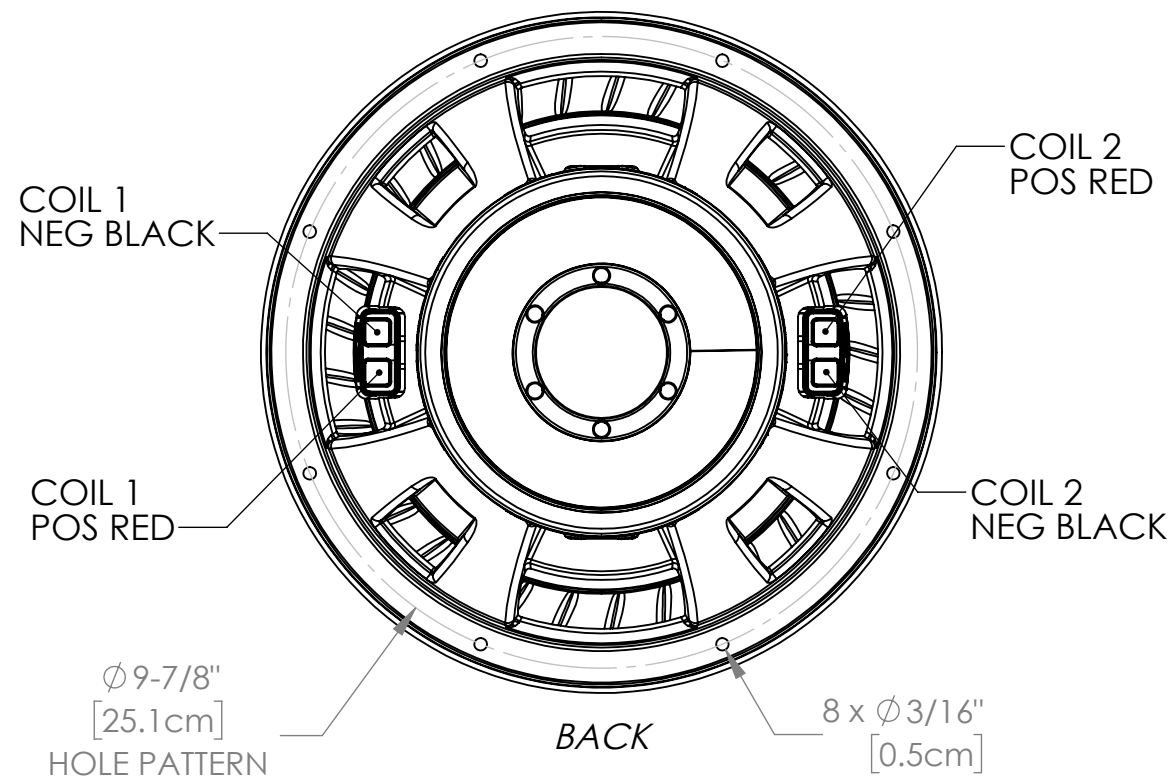

# CARTON ART VIEWS/PUBLISHED DIMENSIONS SHEET

*MOUNTING DEPTH DIMENSION ROUNDED UP TO NEAREST 1/16th"*  
*measured inches convert to mm equivalent add 1.6mm=1/16th then software rounds to nearest 1/16th*

Item Number	Impedance
50GOLD104	4OHM DVC

## CUSTOMER SERVICE DIMENSIONS

DESCRIPTION:  
10" GOLD Subwoofer

SIZE	DWG. NO.	REV	SHEET
B	50GOLD10-CSD	B	4/4