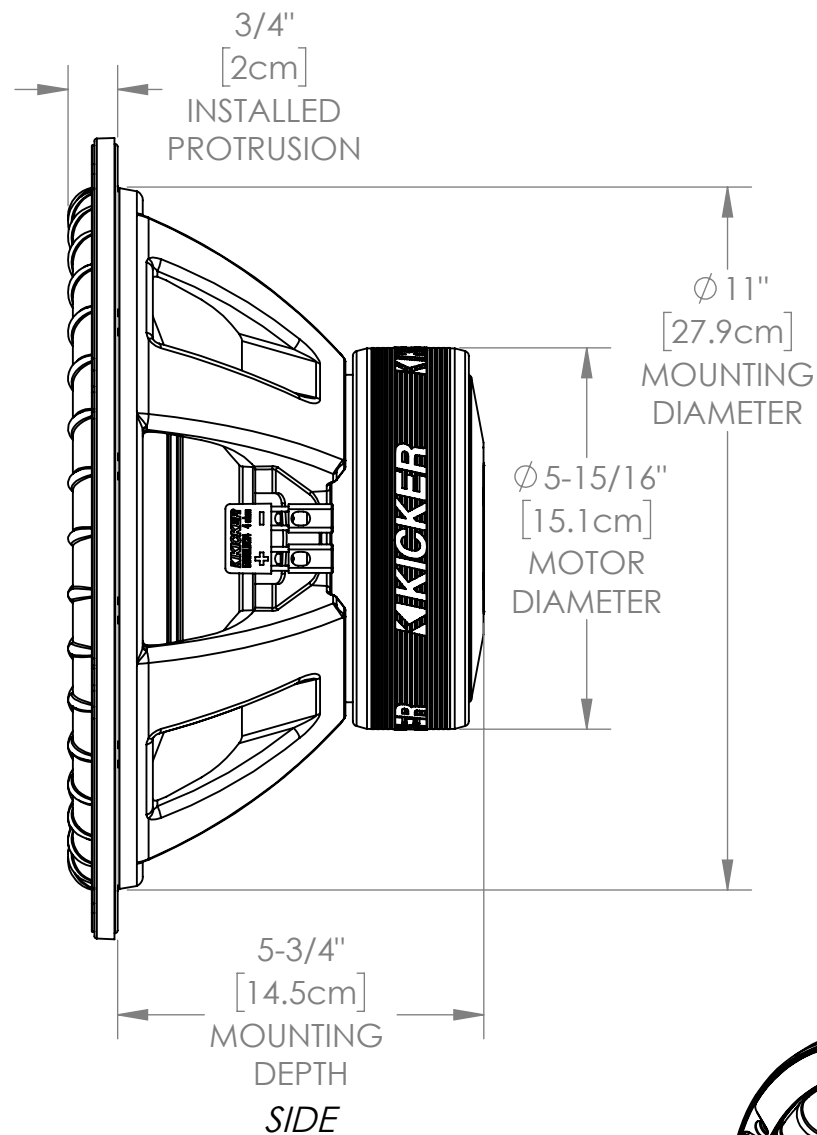

CARTON ART VIEWS/PUBLISHED DIMENSIONS SHEET

MOUNTING DEPTH DIMENSION ROUNDED UP TO NEAREST 1/16th"
measured inches convert to mm equivalent add 1.6mm=1/16th then software rounds to nearest 1/16th

Item Number	Impedance
50GOLD124	4OHM DVC

CUSTOMER SERVICE DIMENSIONS

KICKER
SD stillwaterdesigns

DESCRIPTION:
12" GOLD Subwoofer

SIZE	DWG. NO.	REV	SHEET
B	50GOLD12-CSD	B	4/4