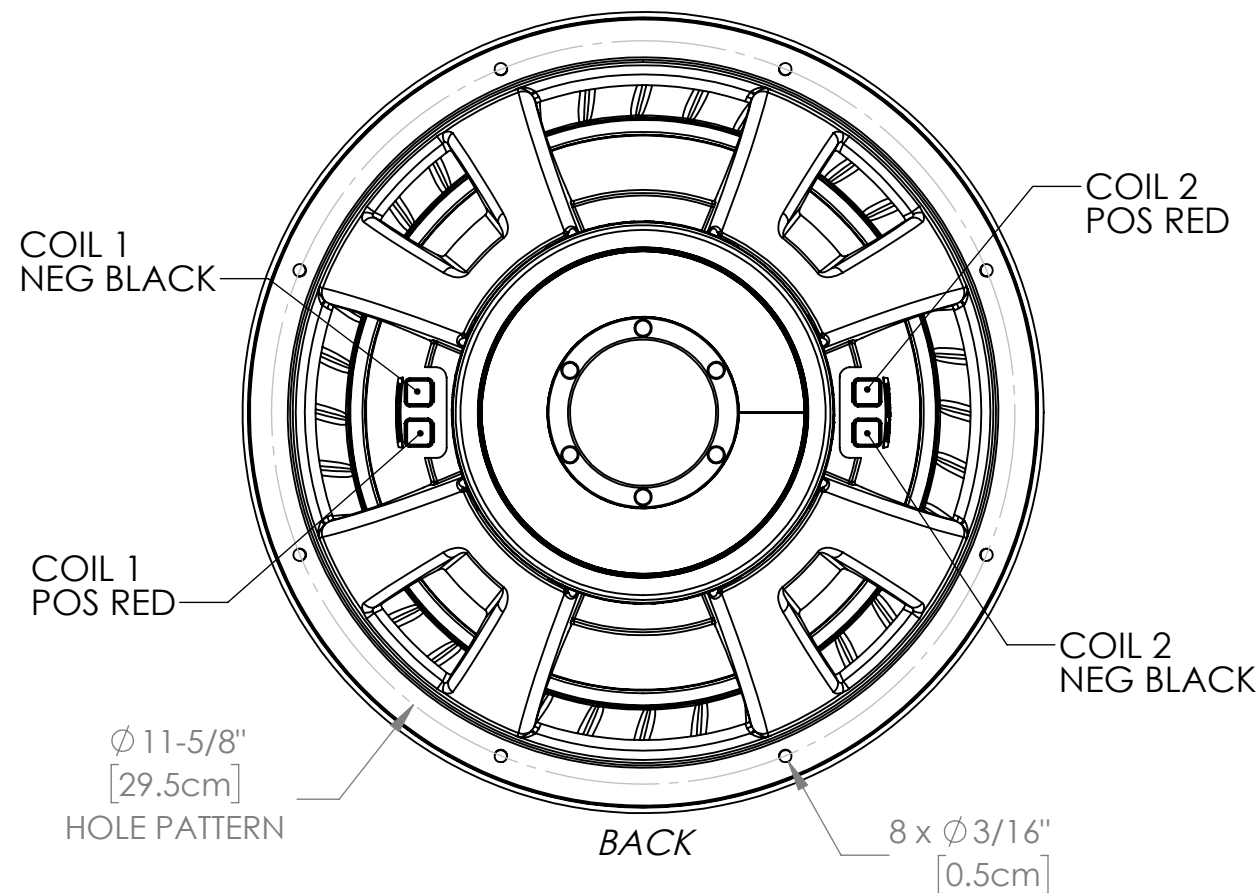

CARTON ART VIEWS/PUBLISHED DIMENSIONS SHEET

MOUNTING DEPTH DIMENSION ROUNDED UP TO NEAREST 1/16th"
measured inches convert to mm equivalent add 1.6mm=1/16th then software rounds to nearest 1/16th

Item Number	Impedance
50GOLD124	4OHM DVC

CUSTOMER SERVICE DIMENSIONS

KICKER
SD stillwaterdesigns

DESCRIPTION:
12" GOLD Subwoofer

SIZE	DWG. NO.	REV	SHEET
B	50GOLD12-CSD	B	4/4