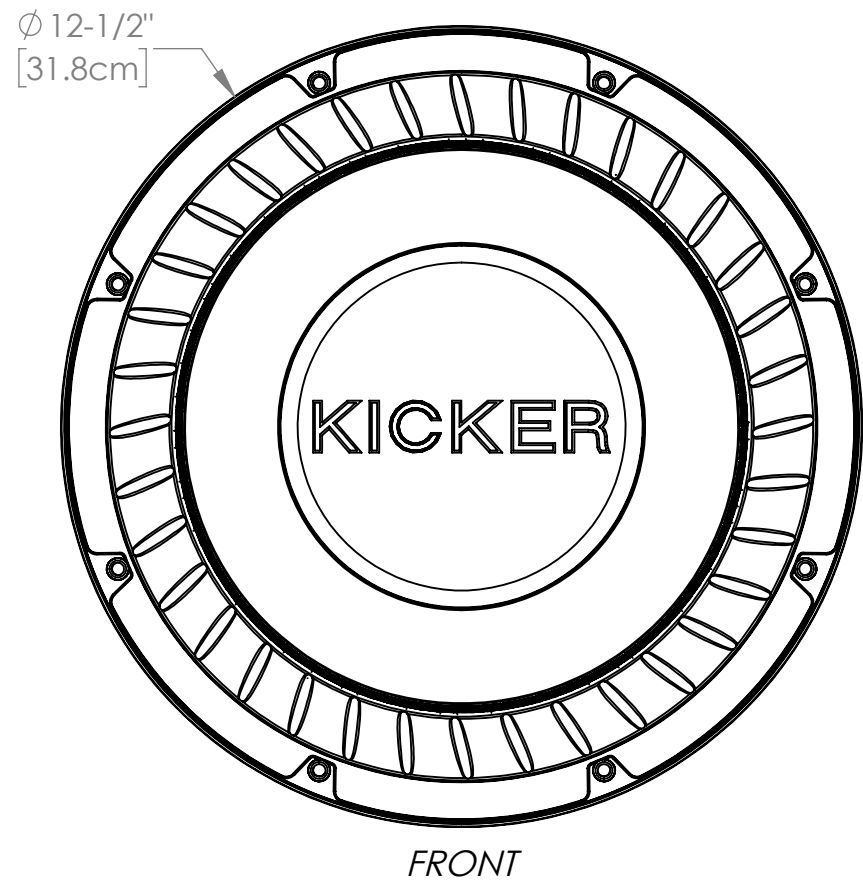

CARTON ART VIEWS/PUBLISHED DIMENSIONS SHEET

MOUNTING DEPTH DIMENSION ROUNDED UP TO NEAREST 1/16th"
measured inches convert to mm equivalent add 1.6mm=1/16th then software rounds to nearest 1/16th

Item Number	Impedance
50GOLD124	4OHM DVC

CUSTOMER SERVICE DIMENSIONS

KICKER
SD stillwaterdesigns

DESCRIPTION:
12" GOLD Subwoofer

SIZE	DWG. NO.	REV	SHEET
B	50GOLD12-CSD	B	4/4