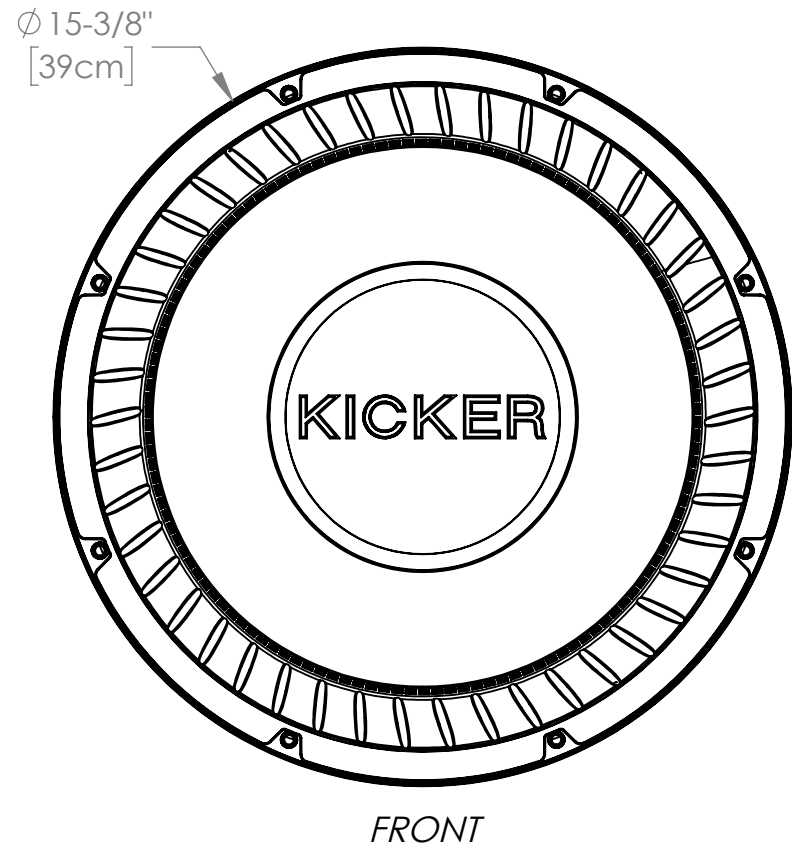

# CARTON ART VIEWS/PUBLISHED DIMENSIONS SHEET

*MOUNTING DEPTH DIMENSION ROUNDED UP TO NEAREST 1/16th"*  
*measured inches convert to mm equivalent add 1.6mm=1/16th then software rounds to nearest 1/16th*

Item Number	Impedance
50GOLD154	4OHM DVC

CUSTOMER SERVICE DIMENSIONS

**KICKER**  
 stillwaterdesigns

DESCRIPTION:  
 15" GOLD Subwoofer

SIZE	DWG. NO.	REV	SHEET
B	50GOLD15-CSD	B	4/4