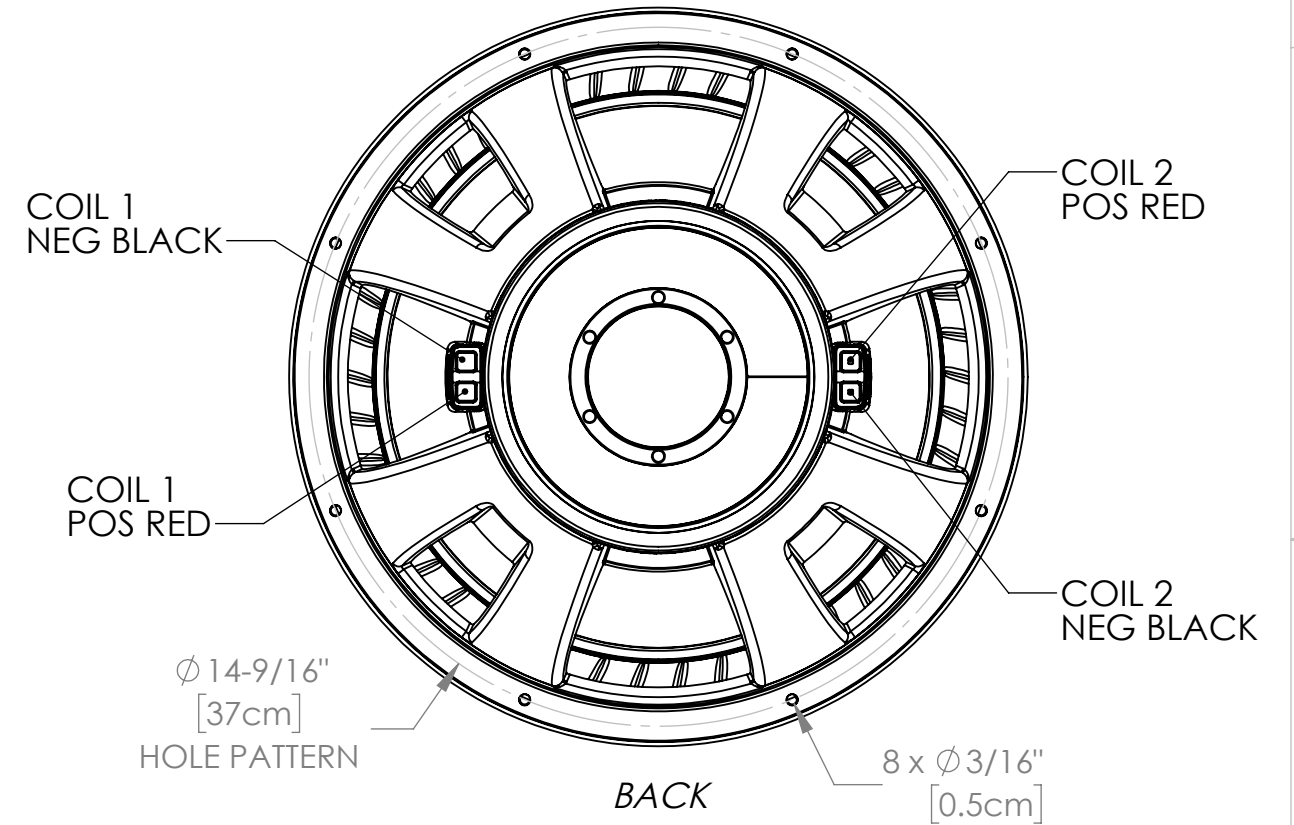

# CARTON ART VIEWS/PUBLISHED DIMENSIONS SHEET

*MOUNTING DEPTH DIMENSION ROUNDED UP TO NEAREST 1/16th"*  
*measured inches convert to mm equivalent add 1.6mm=1/16th then software rounds to nearest 1/16th*

Item Number	Impedance
50GOLD154	4OHM DVC

CUSTOMER SERVICE DIMENSIONS

**KICKER**  
 stillwaterdesigns

DESCRIPTION:  
 15" GOLD Subwoofer

SIZE	DWG. NO.	REV	SHEET
B	50GOLD15-CSD	B	4/4