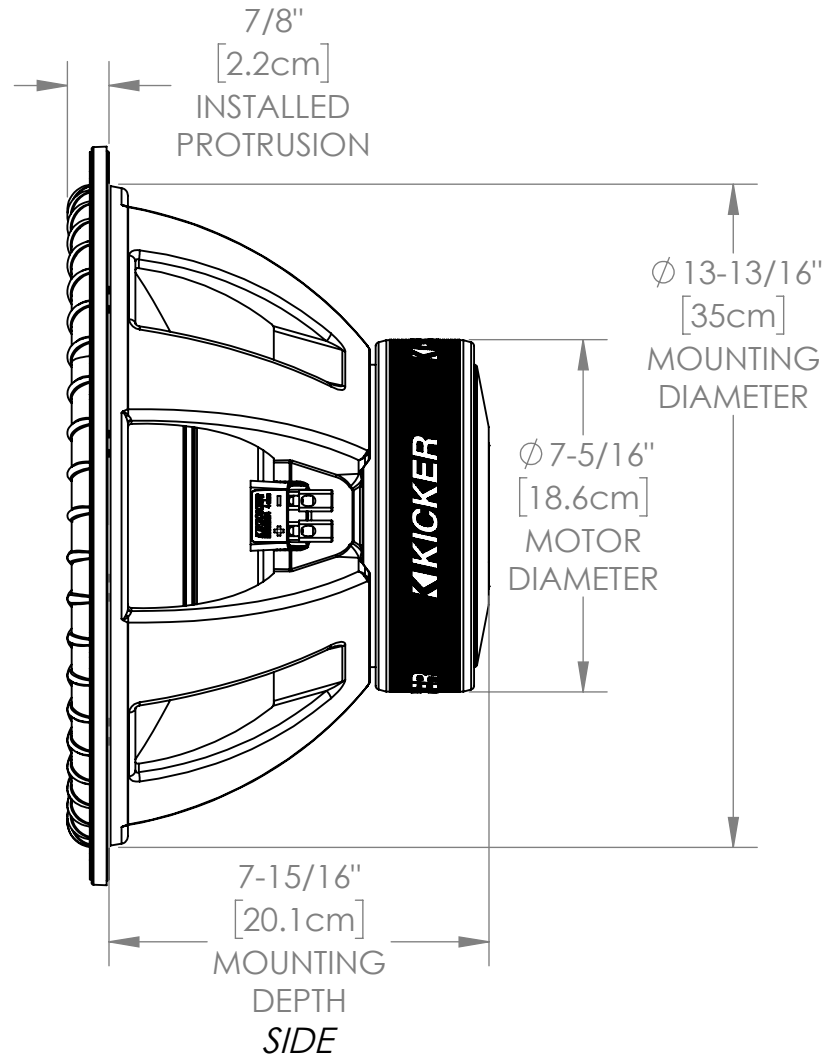

# CARTON ART VIEWS/PUBLISHED DIMENSIONS SHEET

*MOUNTING DEPTH DIMENSION ROUNDED UP TO NEAREST 1/16th"*  
*measured inches convert to mm equivalent add 1.6mm=1/16th then software rounds to nearest 1/16th*

Item Number	Impedance
50GOLD154	4OHM DVC

CUSTOMER SERVICE DIMENSIONS

**KICKER**  
 stillwaterdesigns

DESCRIPTION:  
 15" GOLD Subwoofer

SIZE	DWG. NO.	REV	SHEET
B	50GOLD15-CSD	B	4/4