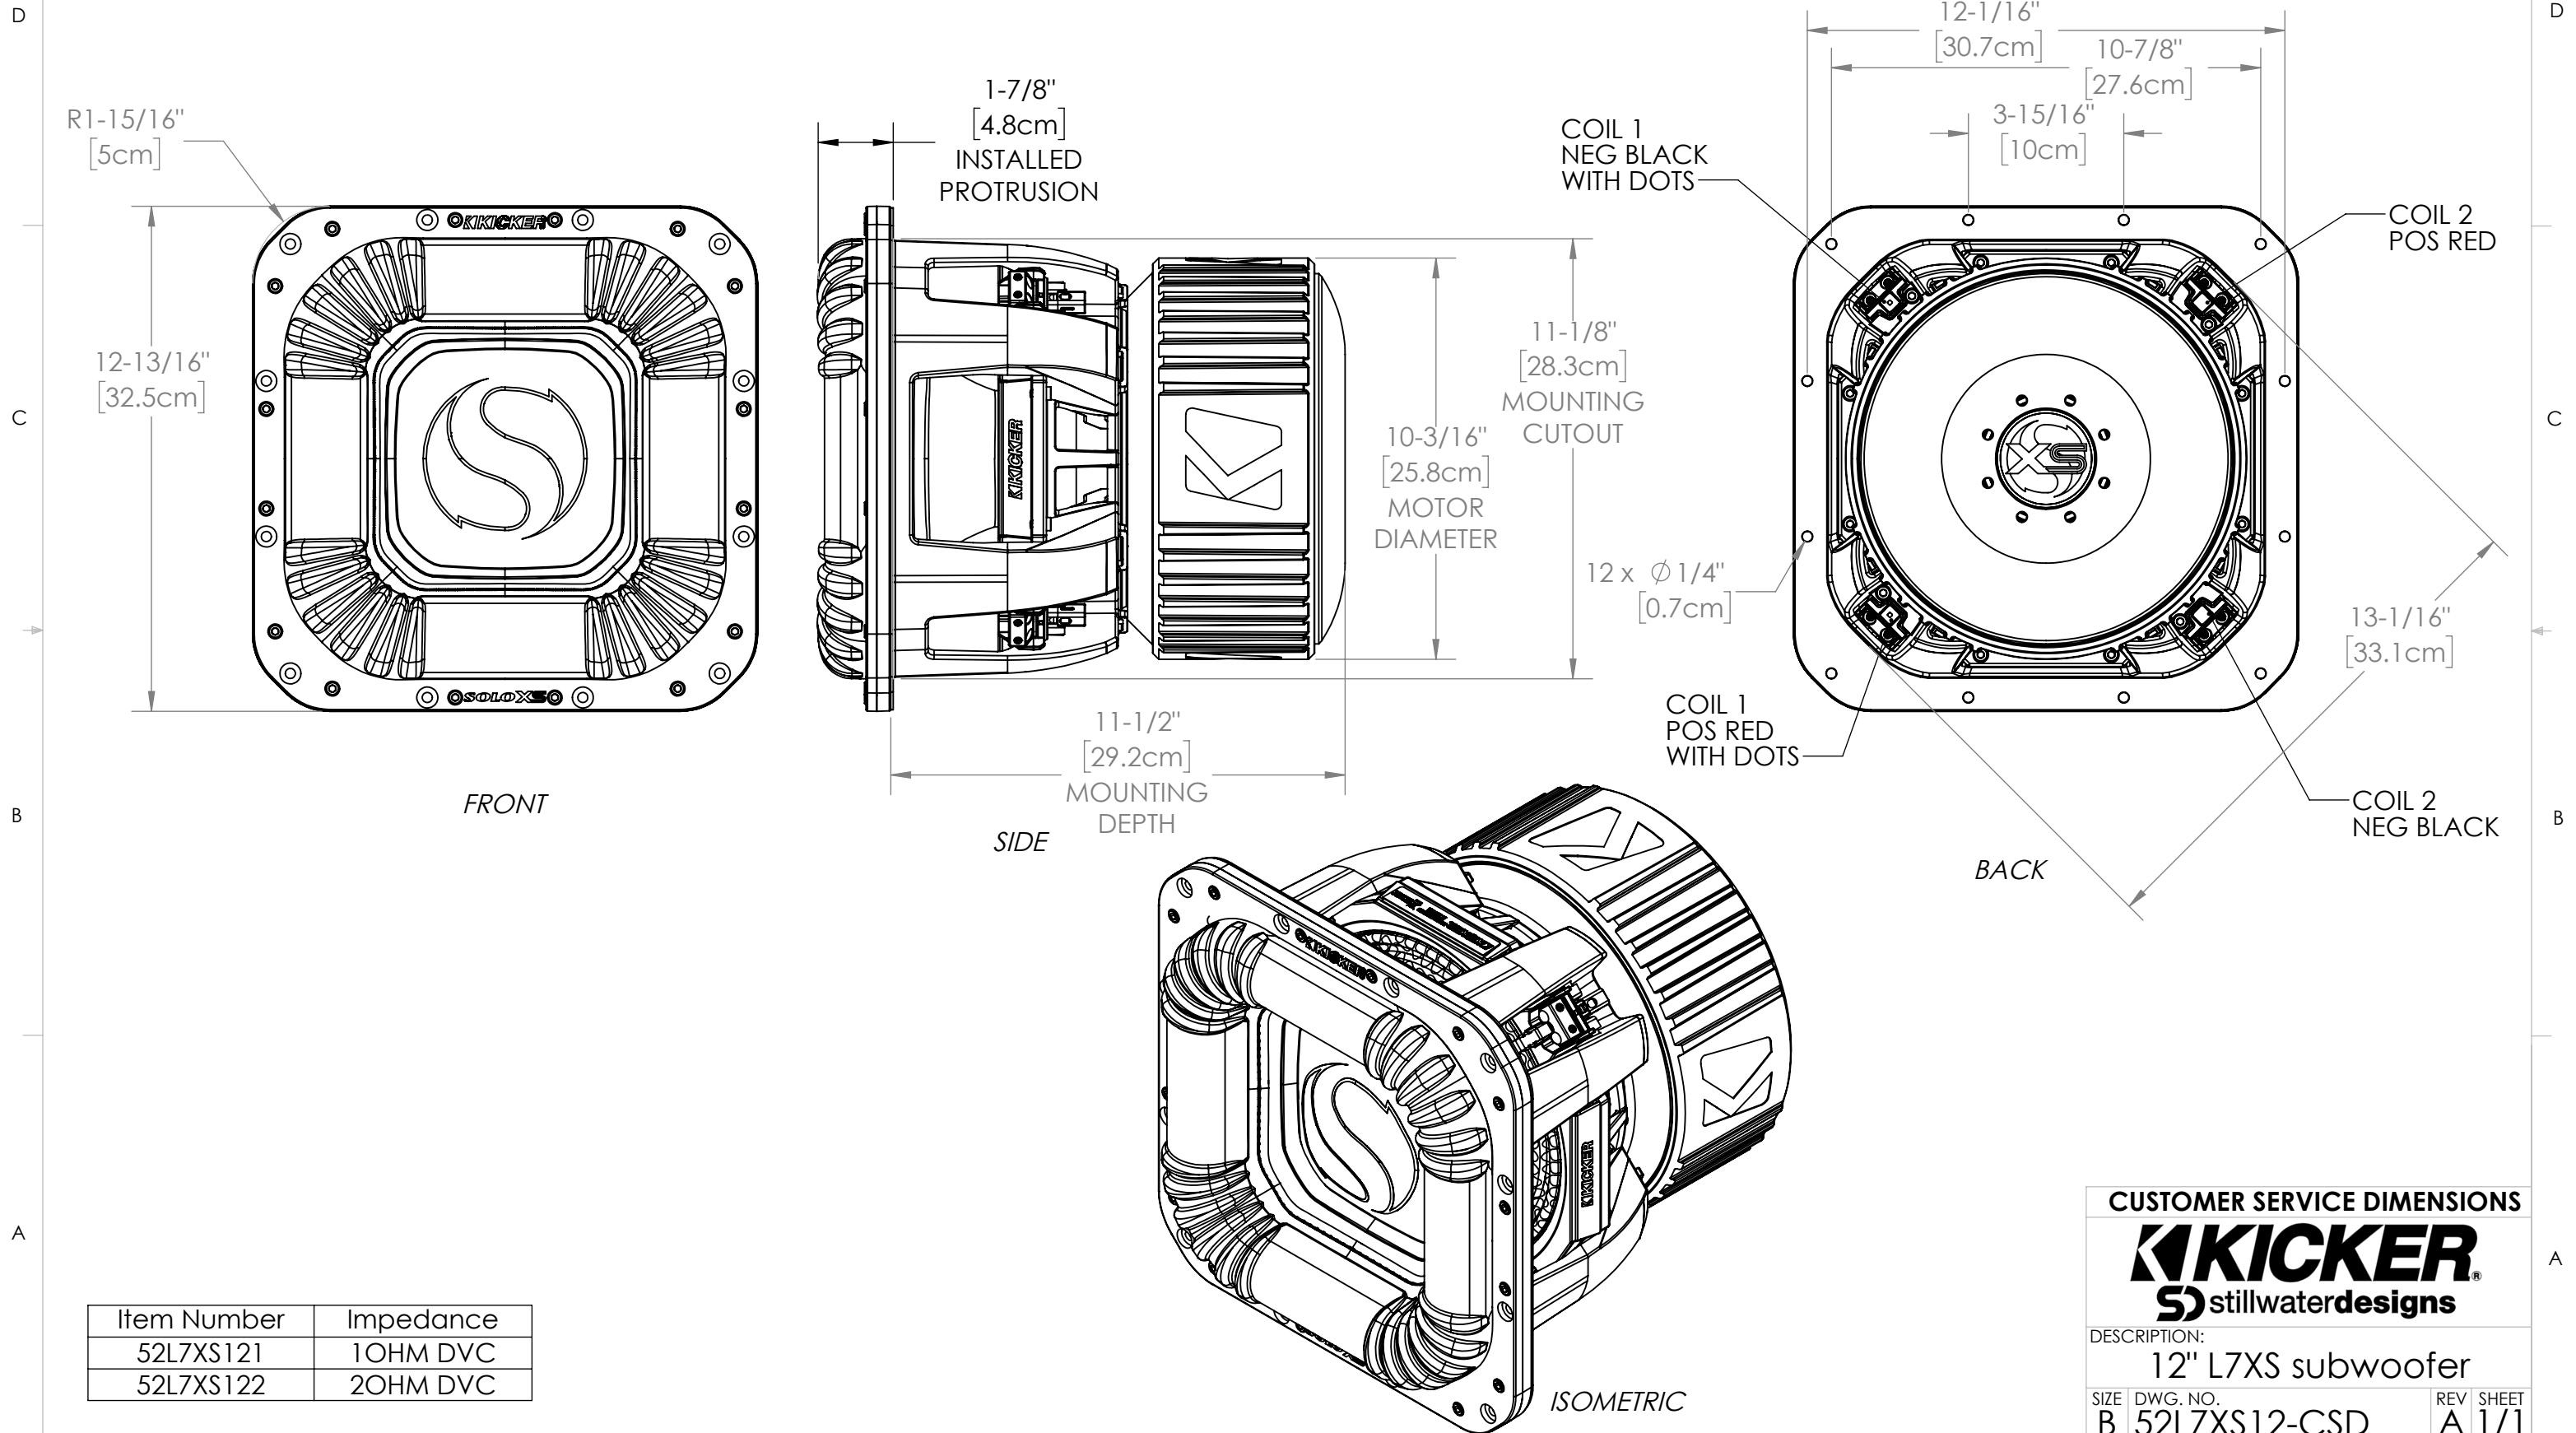

CARTON ART VIEWS/PUBLISHED DIMENSIONS SHEET

MOUNTING DEPTH DIMENSION ROUNDED UP TO NEAREST 1/16th"
measured inches convert to mm equivalent add 1.6mm=1/16th then software rounds to nearest 1/16th

Item Number	Impedance
52L7XS121	1OHM DVC
52L7XS122	2OHM DVC

CUSTOMER SERVICE DIMENSIONS

DESCRIPTION:
12" L7XS subwoofer

SIZE	DWG. NO.	REV	SHEET
B	52L7XS12-CSD	A	1/1